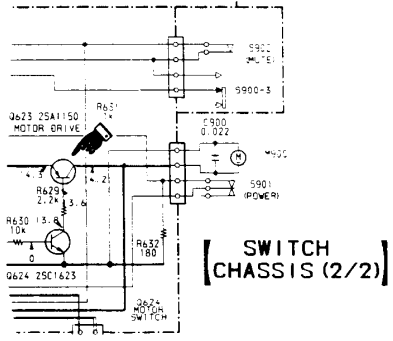

SONY

**Car Stereo
Service Bulletin**

Model: XR-5500

No. 282

Subject: Description & Part Number Correction - Reference
No. Q-623, Transistor, 2SA1150

Date: April 30, 1993

Symptom:
(**)

The description and part number listed on page 29 of the Service Manual for Ref. # Q-623, Transistor, 2SA1150, is incorrect.

Solution:

Please note the correct description and part number as shown below.

REF	DESCRIPTION		PART NUMBER	
	INCORRECT	CORRECT	INCORRECT	CORRECT
Q-623	TRANSISTOR, 2SA1150	TRANSISTOR, 2SB772-Q	8-729-205-02	8-729-177-22

CSA-14 CD Player

Reference: FPR-01041
Autoflagged - NO

PRINTED ON RECYCLED PAPER
PRINTED IN U.S.A.
CSA-14493-0